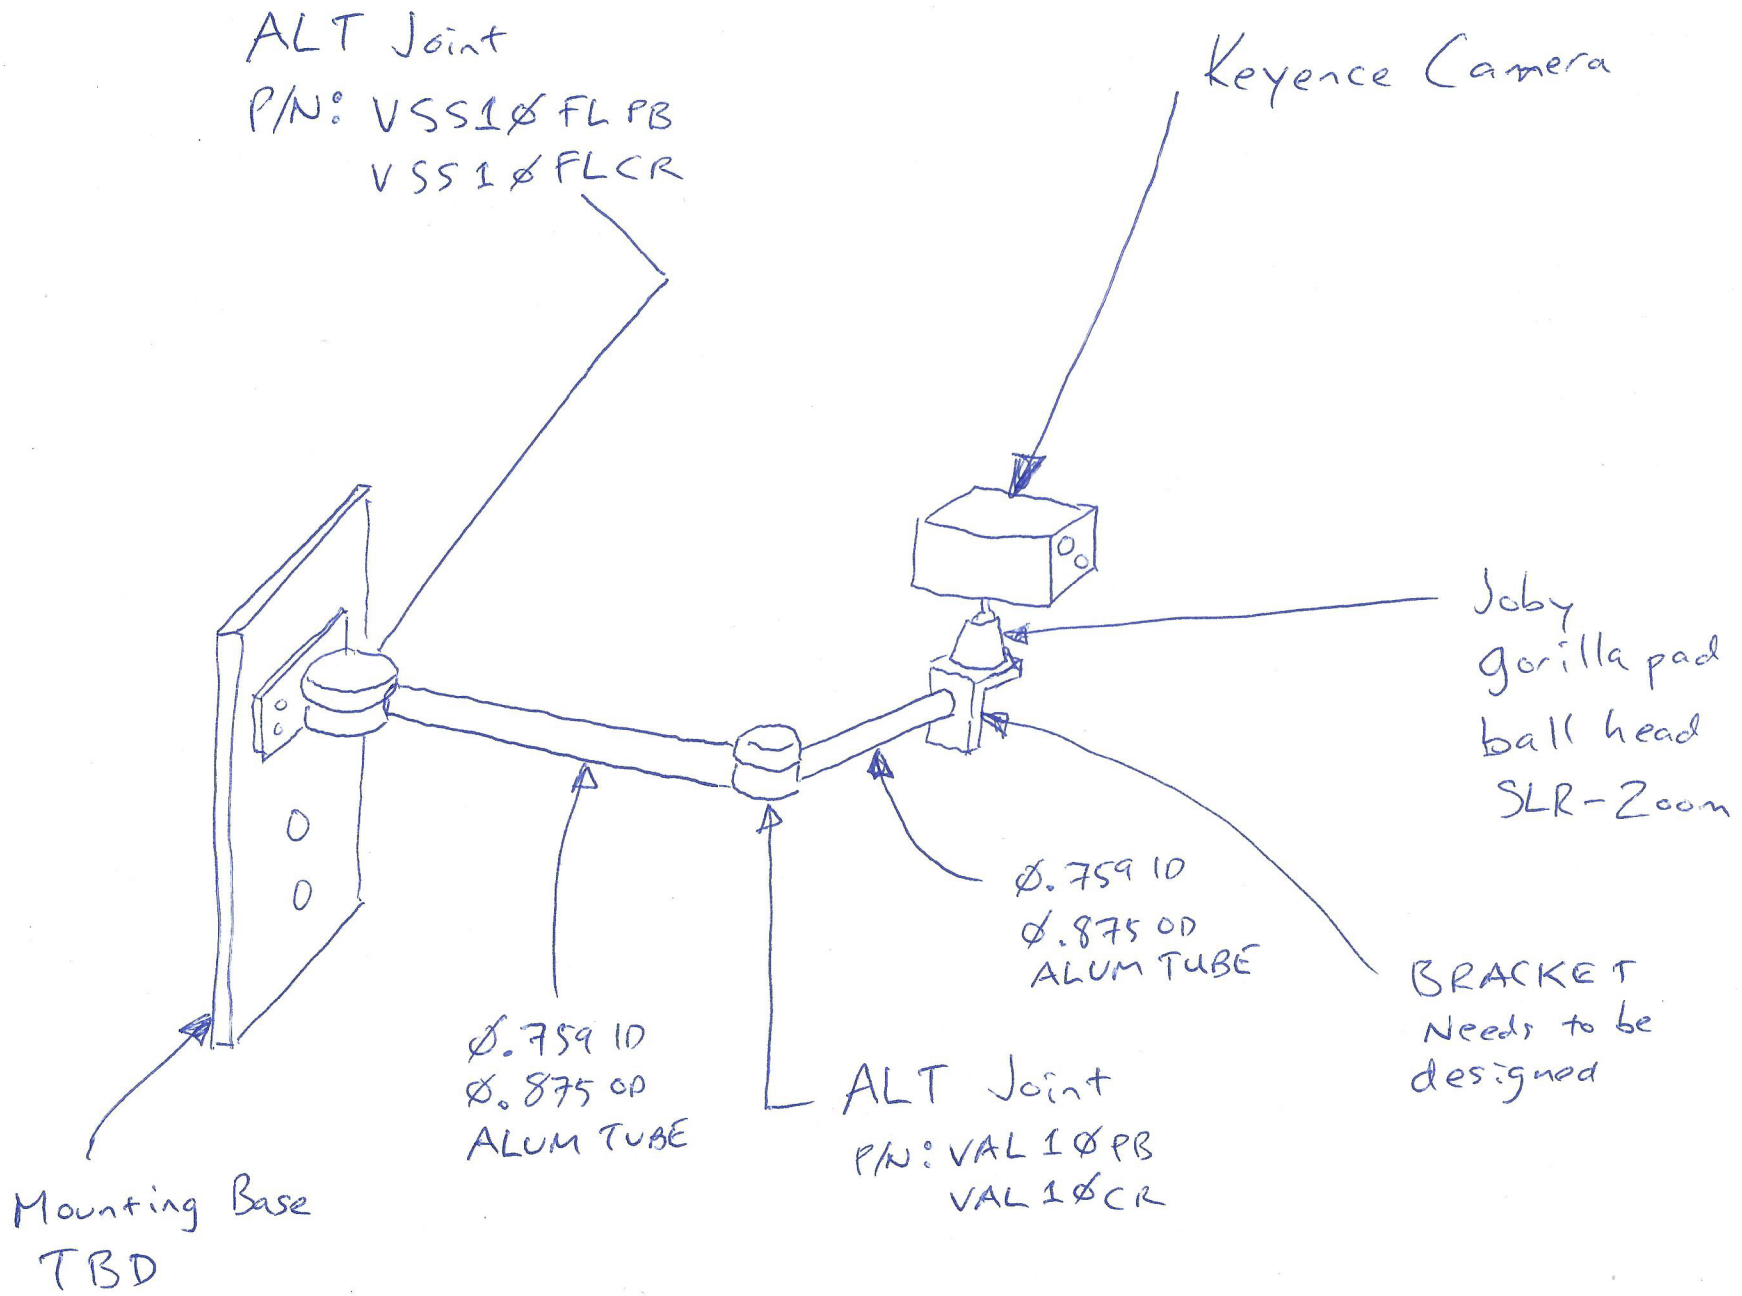

TEAM JLA
SMC Ltd

ALT Joint
P/N: VSS 1 \varnothing FL PB
VSS 1 \varnothing FL CR

Keyence Camera

Joby
gorilla pad
ball head
SLR-Zoom

$\varnothing.759$ ID
 $\varnothing.875$ OD
ALUM TUBE

BRACKET
Needs to be
designed

ALT Joint
P/N: VAL 1 \varnothing PB
VAL 1 \varnothing CR

Mounting Base
TBD

$\varnothing.759$ ID
 $\varnothing.875$ OD
ALUM TUBE